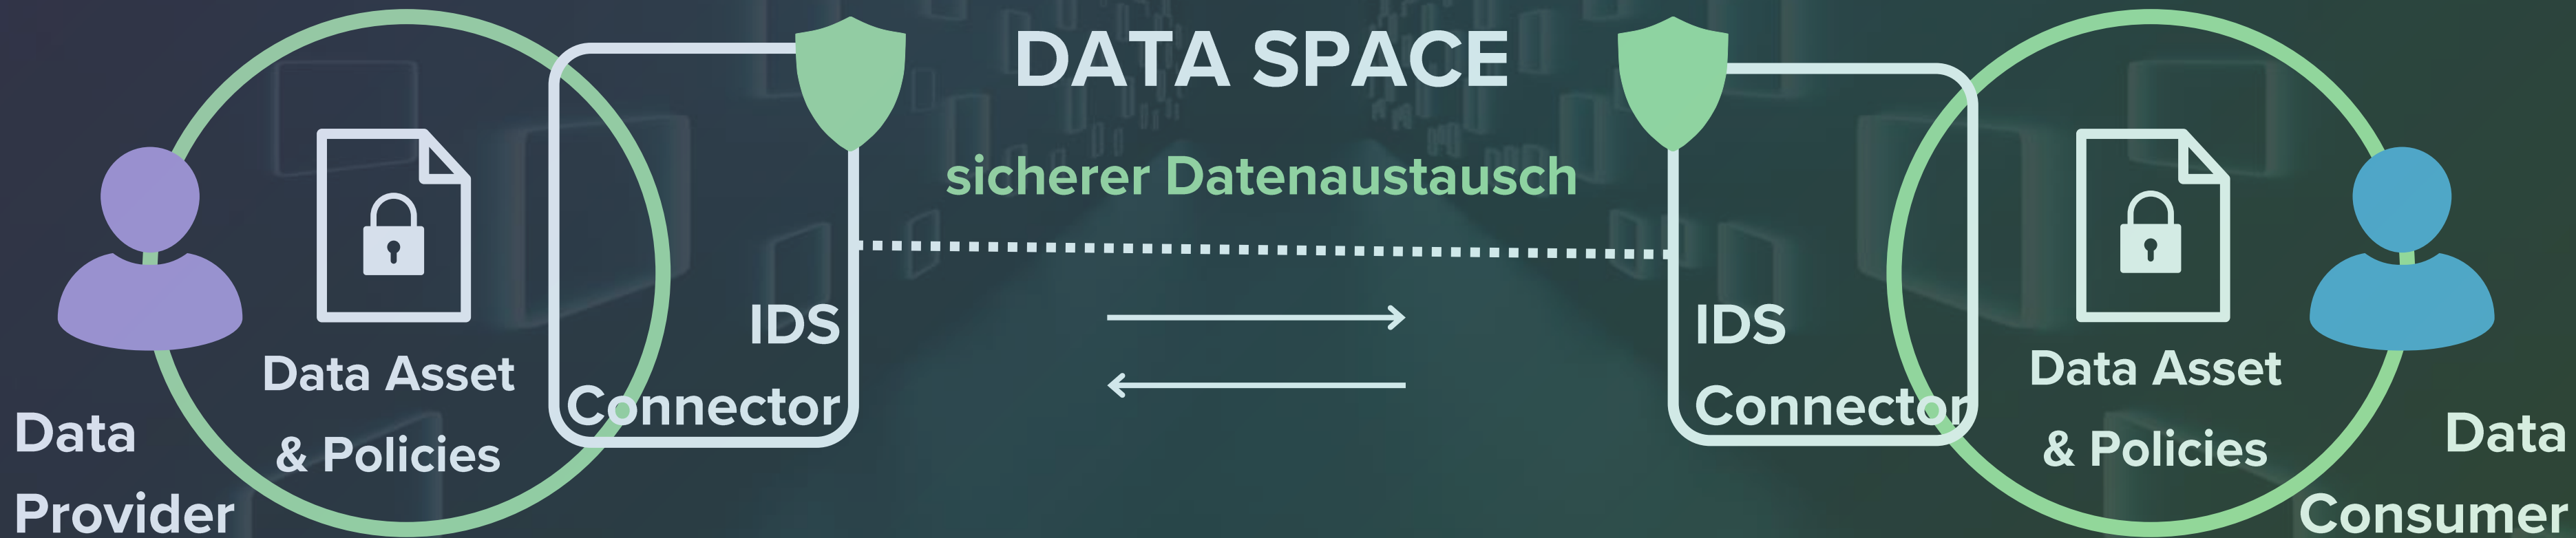

41 GIGABYTE

Pro Mensch und Tag

“A data space is a **virtual space** that provides a standardized framework **for data exchange**, based on common protocols and formats, as well as **secure and trusted data sharing mechanisms**. The IDS data space is designed to support data sovereignty, meaning that data **owners retain control over their data** and can determine who can use it and under what conditions. This is called **Data Sovereignty**.”

WIE FUNKTIONIERT
EIN DATA SPACE?

WIE FUNKTIONIERT
EIN DATA SPACE?

DATA
OWNER

DATA
USER

DATA SPACE

sicherer Datenaustausch

Data
Provider

Data Asset
& Policies

ENTWICKLUNG VON
DATA SPACES

DATA SPACE RADAR

Quelle: <https://internationaldataspaces.org/adopt/data-spaces-radar/>

**WARUM MACHT EIN
DATA SPACE SINN?**

DREI WESENTLICHE **GRÜNDE**:

1

EFFIZIENZ-
STEIGERUNG

Quelle SCSN: <https://smart-connected.nl/>