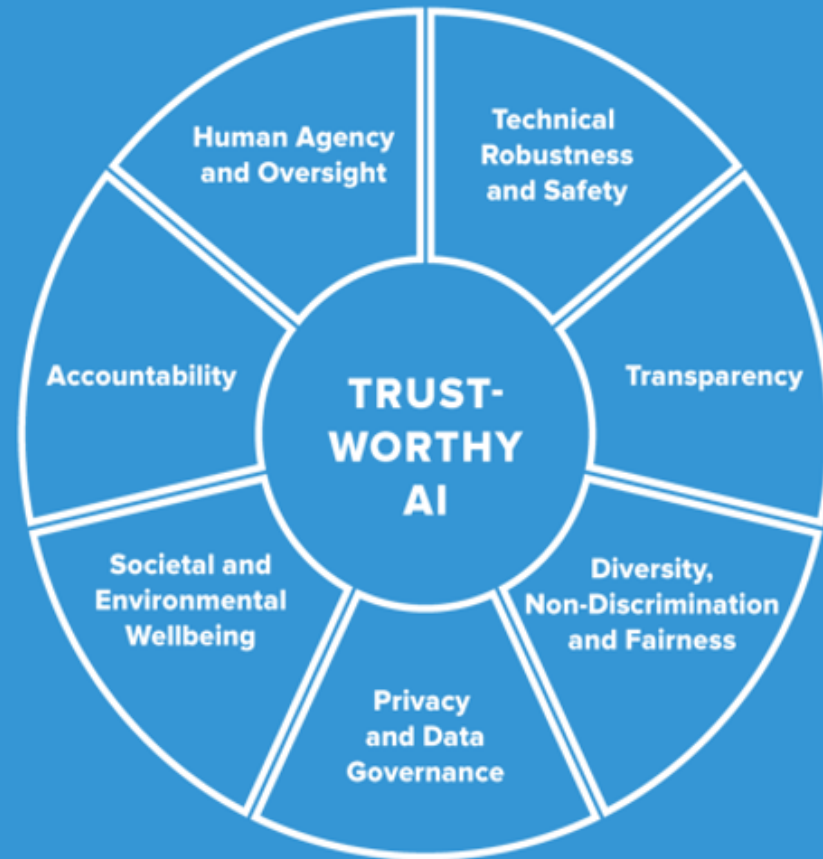

Leading European innovation and research center for

Trustworthy AI & Data Science

Automotive, Production & Logistics
Energy, Environment & Sustainability
Pharmaceuticals, Medicine & Health

4 Spin-offs

to provide services and products based on our excellent research and acquired knowledge