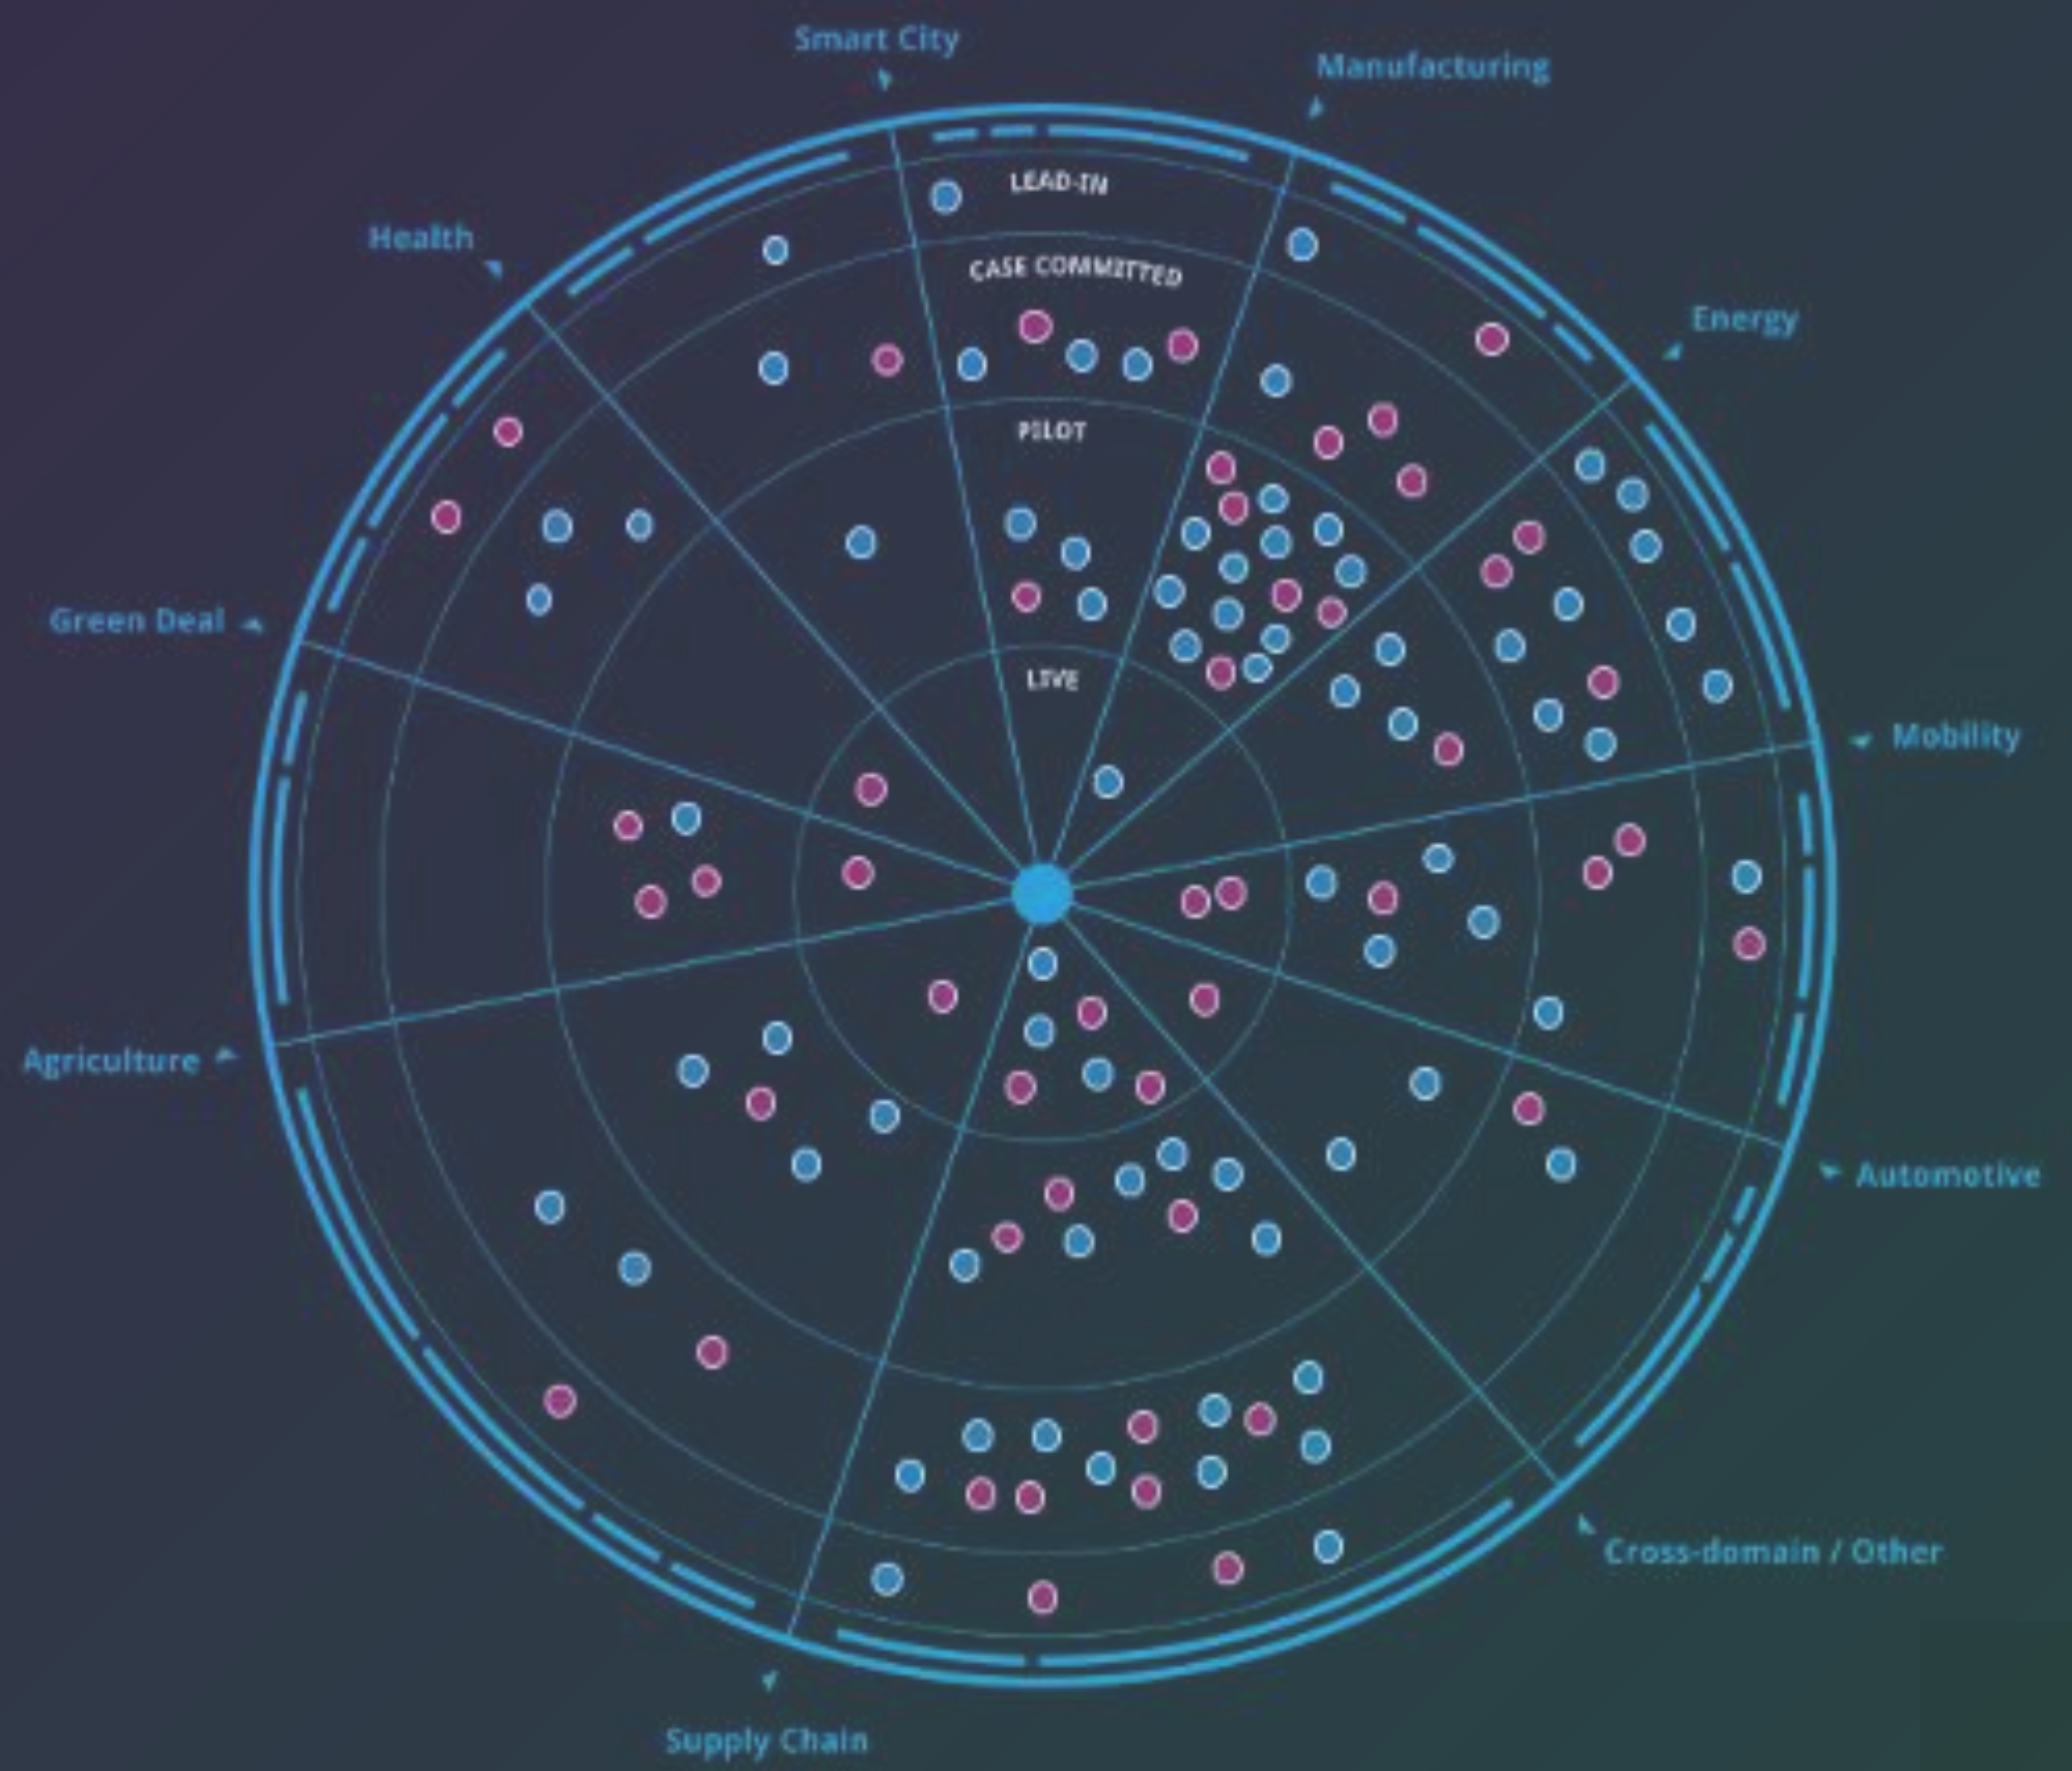

ENTWICKLUNG VON
DATA SPACES

DATA SPACE RADAR

Quelle: <https://internationaldataspaces.org/adopt/data-spaces-radar/>