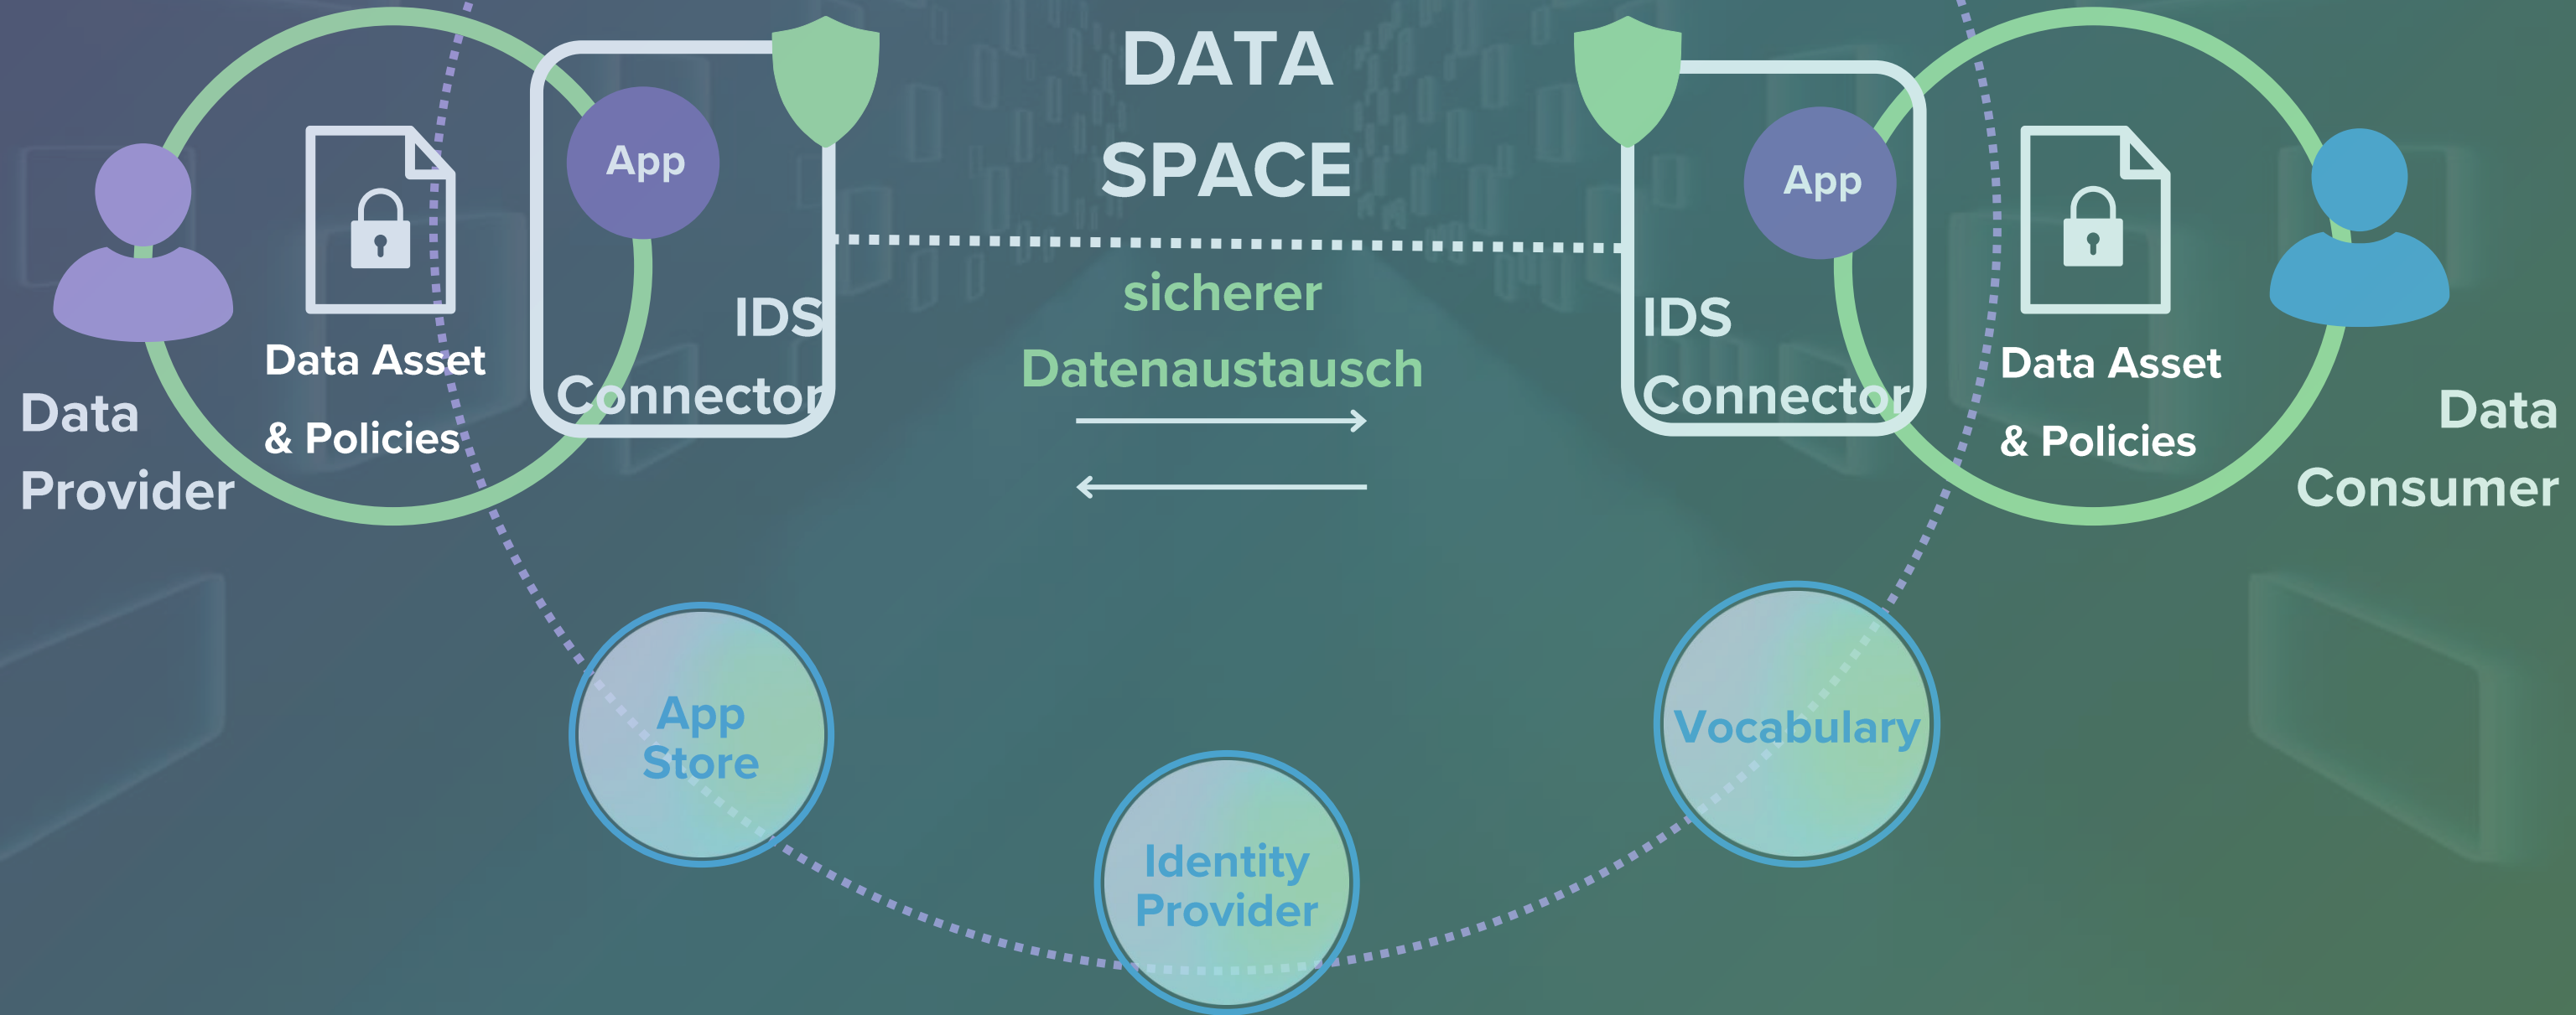

41 GIGABYTE

Pro Mensch und Tag

“A data space is a **virtual space** that provides a standardized framework **for data exchange**, based on common protocols and formats, as well as **secure and trusted data sharing mechanisms**. The IDS data space is designed to support data sovereignty, meaning that data **owners retain control over their data** and can determine who can use it and under what conditions. This is called **Data Sovereignty**.”

IDS
Connector

IDS
Connector

Data Asset
& Policies

Data
Consumer

WIE FUNKTIONIERT
EIN DATA SPACE?

DATA OWNER

DATA USER

ENTWICKLUNG VON DATA SPACES

ENTWICKLUNG VON
DATA SPACES

DATA SPACE RADAR

Quelle: <https://internationaldataspaces.org/adopt/data-spaces-radar/>

**WARUM MACHT EIN
DATA SPACE SINN?**

DREI WESENTLICHE **GRÜNDE**:

1

EFFIZIENZ-
STEIGERUNG

Quelle SCSN: <https://smart-connected.nl/>